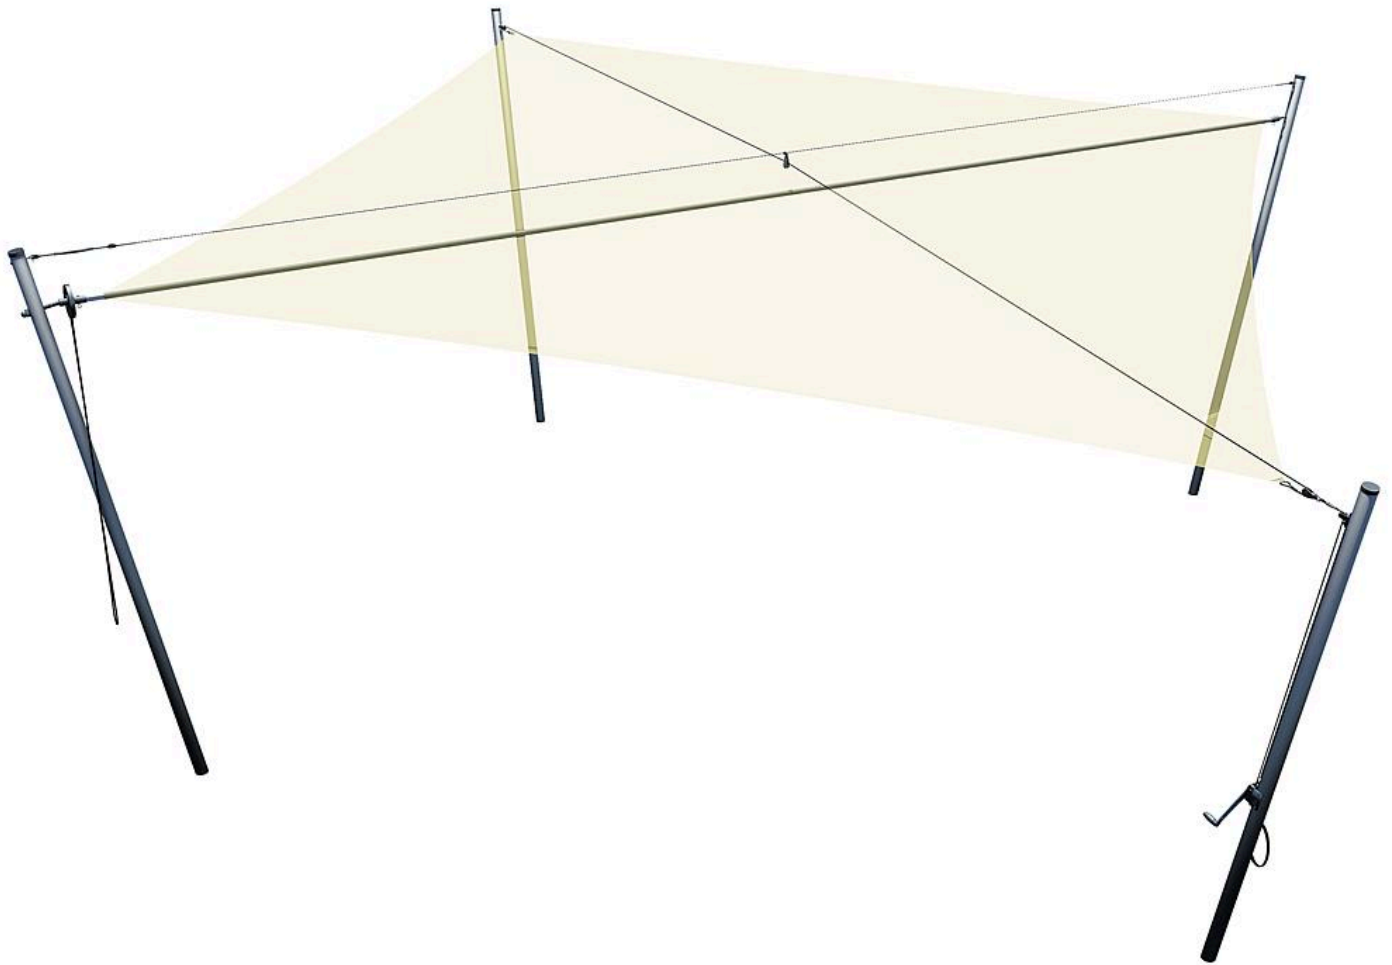

5 60 369 0

Awning square 6,00x6,00 m

Recreation

Scope of delivery

- 4x post: aluminium
- 4x cover: plastic
- 4x ground sleeve: aluminium
- 1x awning roller tube: aluminium
- 1x infinitely variable height adjustment with crank: aluminium
- 1x awning: PES knitting UPF 50+

5 60 369 0

Awning square 6,00x6,00 m

Technical data

	Material	PES
	Size	Cloth surface: 36,0 m ²

Installation information

Legend: PF=prefabricated foundation, CF=concrete foundation, ET=burial depth, GFRP=glass-fibre reinforced plastic, VA=stainless steel, PH=platform height