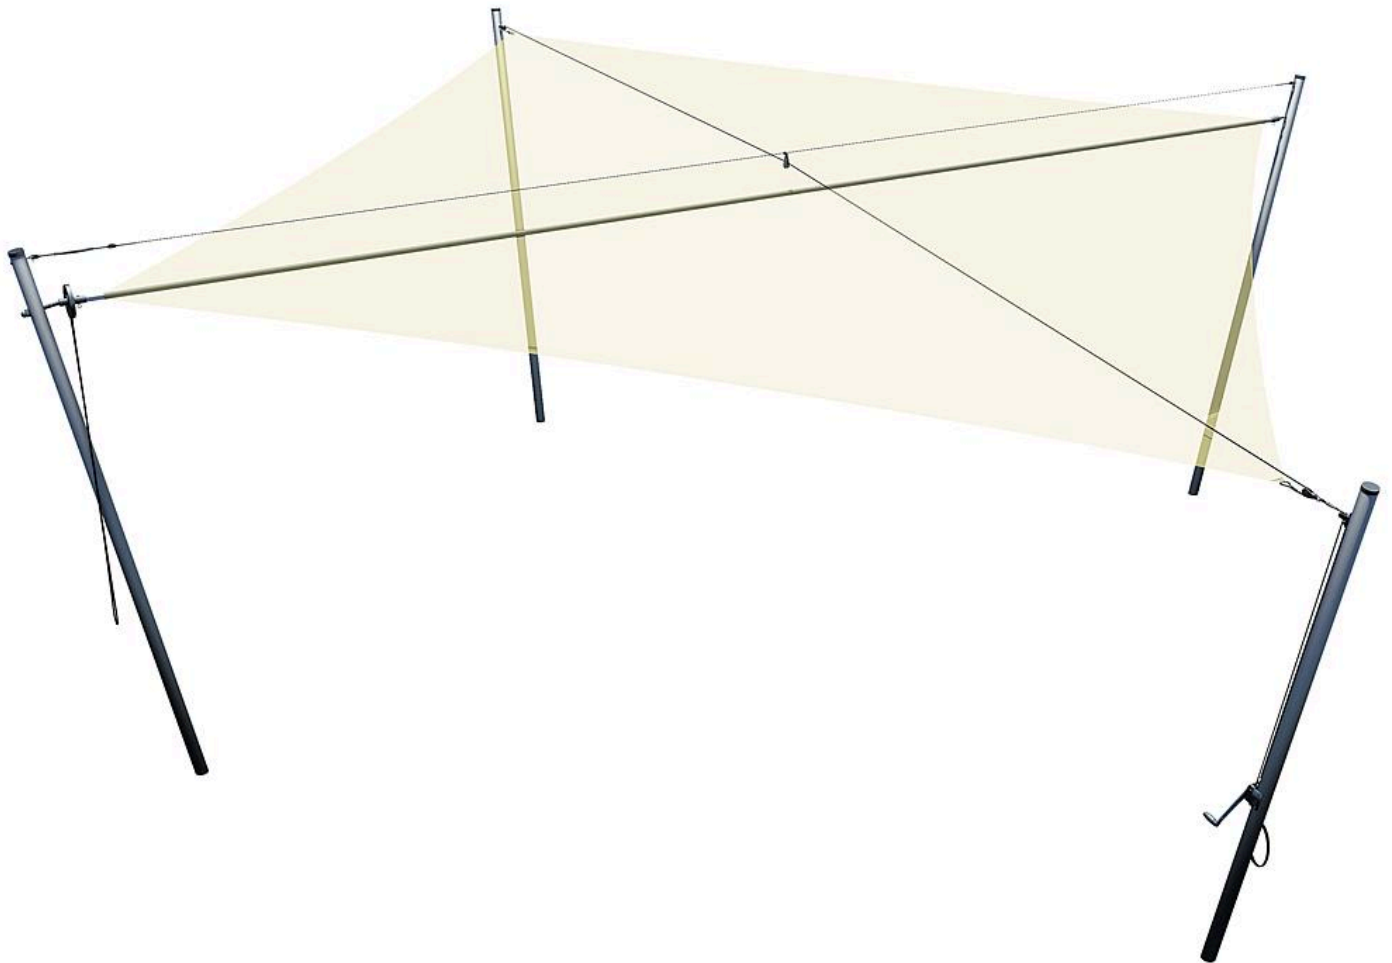

5 60 369 0

Awning square 6,00x6,00 m

Recreation

Scope of delivery

- 4x post: aluminium
- 4x cover: plastic
- 4x ground sleeve: aluminium
- 1x awning roller tube: aluminium
- 1x infinitely variable height adjustment with crank: aluminium
- 1x awning: PES knitting UPF 50+

5 60 369 0

Awning square 6,00x6,00 m

Technical data

	Material	PES
	Size	Cloth surface: 36,0 m ²

Installation information

Legend: PF=prefabricated foundation, CF=concrete foundation, ET=burial depth, GFRP=glass-fibre reinforced plastic, VA=stainless steel, PH=platform height