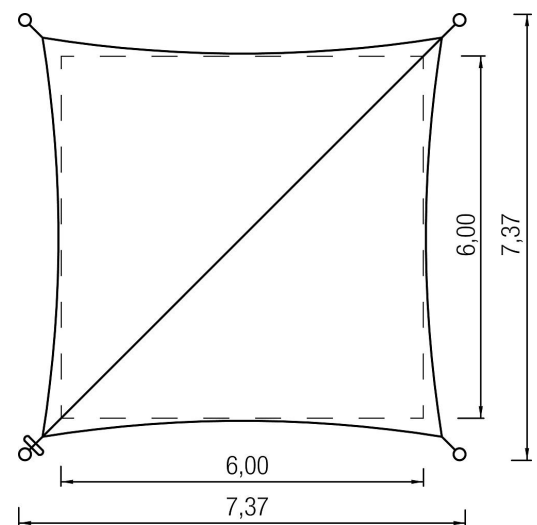

5 60 369 0

Awning square 6,00x6,00 m

Recreation

Scope of delivery

- 4x post: aluminium
- 4x cover: plastic
- 4x ground sleeve: aluminium
- 1x awning roller tube: aluminium
- 1x infinitely variable height adjustment with crank: aluminium
- 1x awning: PES knitting UPF 50+

5 60 369 0

Awning square 6,00x6,00 m

Technical data

	Material	PES
	Size	Cloth surface: 36,0 m ²

Installation information

Legend: PF=prefabricated foundation, CF=concrete foundation, ET=burial depth, GFRP=glass-fibre reinforced plastic, VA=stainless steel, PH=platform height