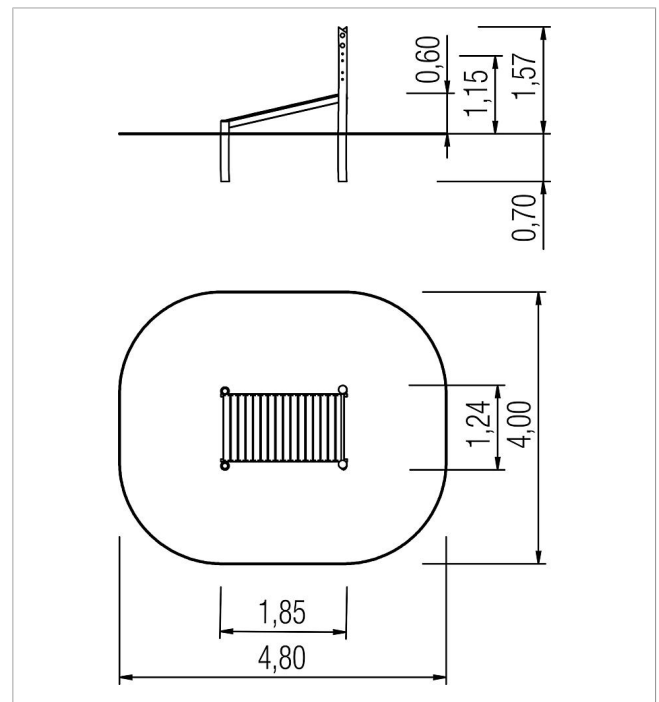

### Scope of delivery

1x abdominal trainer sloped: robinia, stainless steel  
fittings: stainless steel

	Material	Robinia natural, stainless steel
	Foundation level	FL 3
	Minimum space	4,80x4,00x2,27 m
	Free falling height	115 cm
	Impact protection net	17,5 m <sup>2</sup>
	Foundations	4x CF
	Largest section	ø14x247 cm