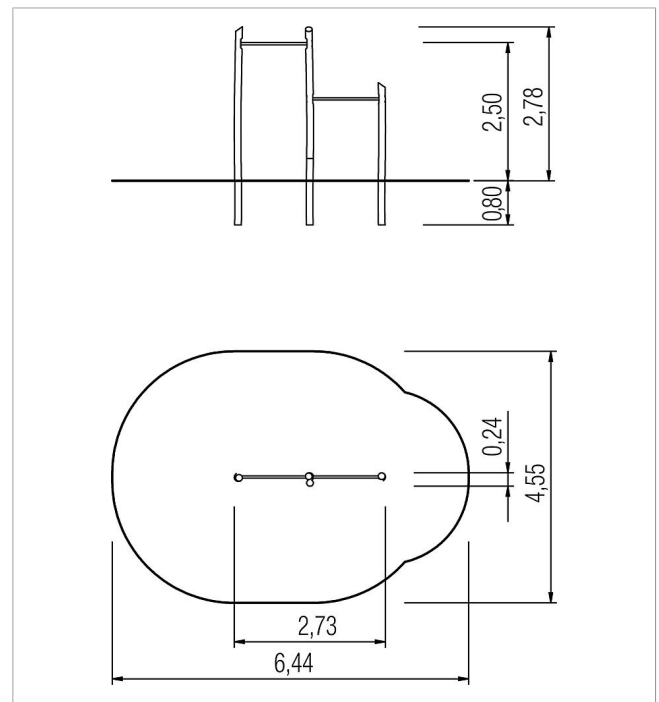

5 52 075 063 00

fit Fitness trail upper body station

made in germany

Scope of delivery

3x posts: robinia
1x post step: robinia
2x horizontal bar: stainless steel

	Material	Robinia natural, stainless steel
	Foundation level	ET 800
	Minimum space	6,44x4,55x3,58 m
	Free falling height	250 cm
	Impact protection net	24,0 m ²
	Foundations	3x CF
	Assembly	2 persons/3 h
	Largest section	ø14x358 cm
	Heaviest section	36 kg