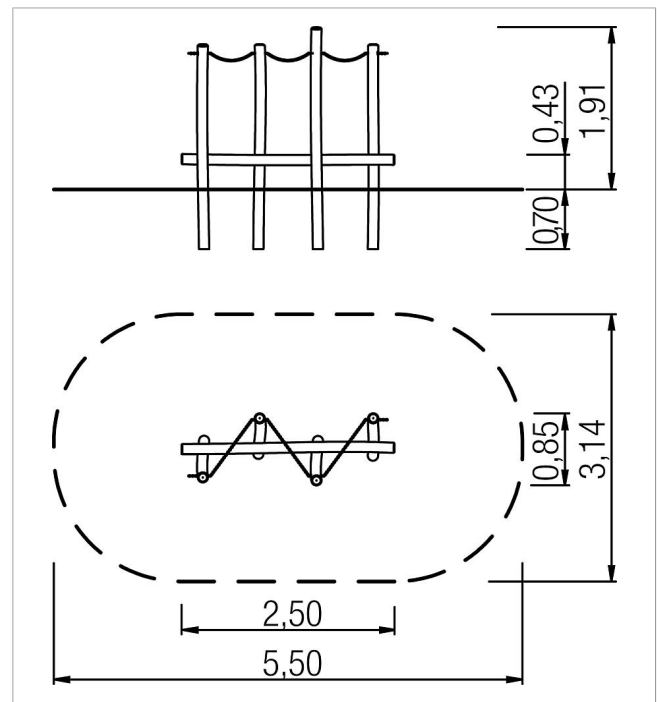

### Scope of delivery

1x balancing element zigzag: robinia, stainless steel (V2A)  
fittings: stainless steel (V2A)

	Material	Robinia natural
	Foundation level	ET 700
	Minimum space	5,50x3,14x2,23 m
	Free falling height	43 cm
	Impact protection net	-
	Foundations	4x CF
	Assembly	2 persons/2 h
	Largest section	250x85x261 cm