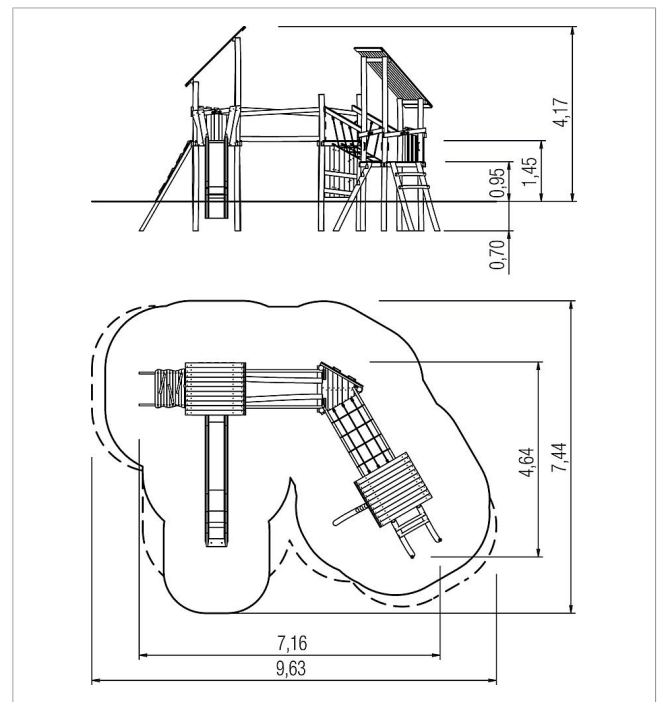

5 45 316 063 00

paradiso play unit Magnus, solo

made in germany

Scope of delivery

11x post structure: robinia
 3x platform structure: robinia
 2x pent roof: robinia
 1x climbing board: robinia
 1x sloped ladder: robinia
 1x ramp: robinia
 1x log ascent: robinia
 1x balance log straight: robinia
 1x net bridge sloped: robinia, plastic-coated steel cable
 2x parapet: robinia
 4x walk-through protection: robinia
 1x slide entry plate: robinia
 4x set of grips: coated aluminium
 11x squared timber: robinia
 fittings: stainless steel

	Material	Robinia natural
	Foundation level	FL 3
	Minimum space	9,63x7,44x4,17 m
	Free falling height	145 cm
	Impact protection net	51,0 m ²
	Foundations	16x CF
	Assembly	2 persons/6 h
	Largest section	Ø 14x479 cm