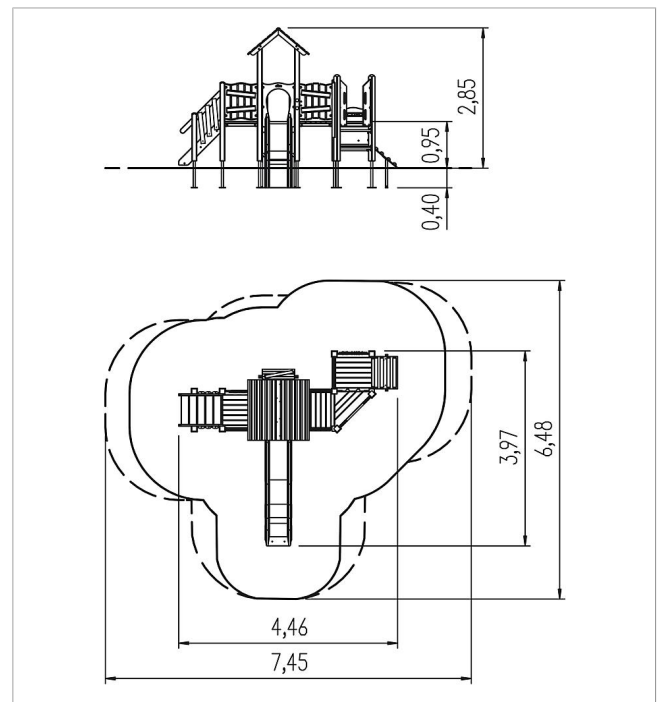

5 11 518 011 00

**ecorino play unit K2,
solo**

made in germany

Scope of delivery

2x adapter: SW or steel
 13x post structure: SW or steel
 5x platform structure: SW
 1x pitched roof: SW
 1x climbing board: HPL, climbing grips
 1x vertical ladder: stainless steel
 1x ramp: HPL, SW
 1x ramp: SW
 1x stairs: SW
 2x parapet: HPL
 4x parapet: SW
 1x slide entry plate: HPL
 3x access restriction: HPL
 1x play panel gearwheel: HPL
 1x play panel abacus: HPL, ROB
 8x decoration timber: SW
 1x set of grips: aluminium, plastic-coated
 fittings: stainless steel

	Material	SW pi
	Foundation level	ET 400
	Minimum space	7,45x6,48x2,85 m
	Free falling height	95 cm
	Impact protection net	28,5 m ²
	Foundations	15x CF or 13x PFs
	Assembly	2 persons/10 h
	Largest section	10x10x255 cm