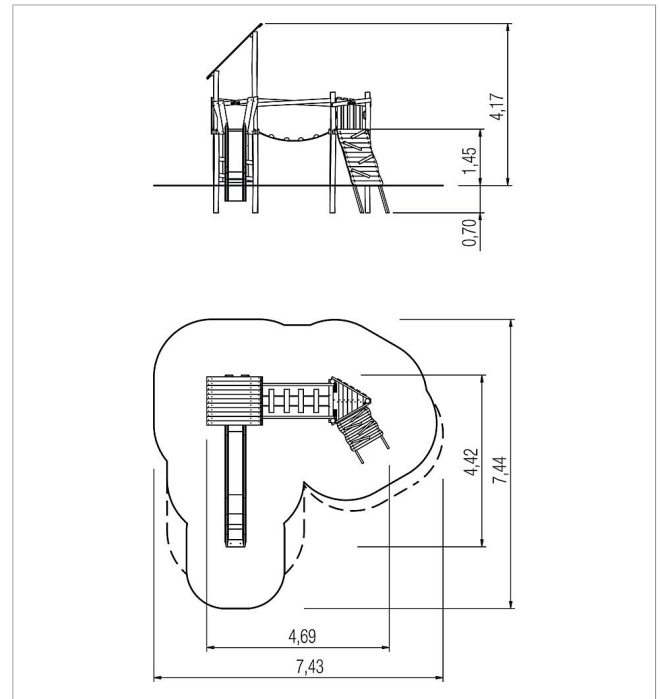

5 45 315 053 06

**paradiso play unit  
Gina, solo**

made in germany

### Scope of delivery

7x post structure: robinia  
 2x platform structure: robinia  
 1x pent roof: robinia  
 1x climbing board: robinia  
 1x ramp: robinia  
 1x suspension bridge straight: robinia, stainless steel  
 2x parapet: robinia  
 2x walk-through protection: robinia  
 1x slide entry plate: robinia  
 2x set of grips: coated aluminium  
 7x squared timber: robinia  
 fittings: stainless steel

	Material	Robinia oiled
	Foundation level	FL 3
	Minimum space	7,43x7,44x4,17 m
	Free falling height	145 cm
	Impact protection net	37,0 m <sup>2</sup>
	Foundations	9x CF
	Assembly	2 Personen/4 Std.
	Largest section	Ø 14x478 cm