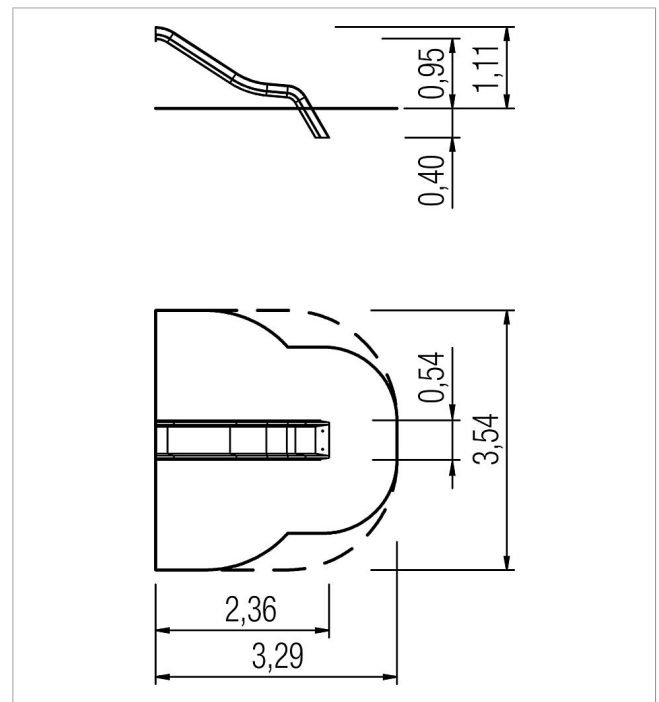

5 40 185 111 31

Basis Attachment slide, PH 95 cm

made in germany

Scope of delivery

1x attachment slide PH 95 cm: GFRP, stainless steel

	Material	GFRP iguana with stainless steel coating
	Foundation level	FL 1
	Minimum space	3,29x3,54x2,75 m
	Free falling height	95 cm
	Impact protection net	9,5 m ²
	Foundations	1x CF or 1x PFs
	Assembly	2 persons/0.25 h