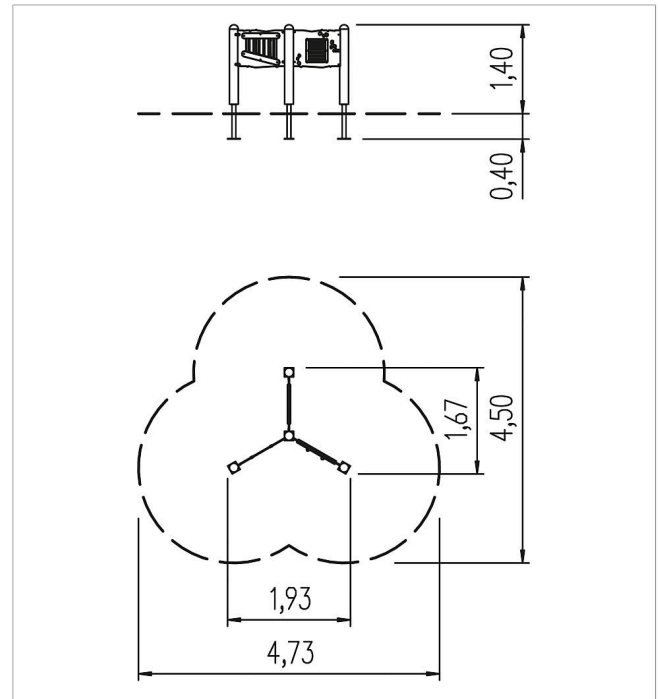

### Scope of delivery

- 4x post construction: softwood or steel
- 1x play board sound: high-pressure laminate (HPL), plastic-coated steel cable, aluminium
- 1x play board mirror: high-pressure laminate (HPL), macrolon
- 1x play board theatre: high-pressure laminate (HPL)

	Material	SW pi
	Foundation level	ET 400
	Minimum space	4,73x4,50x1,80 m
	Free falling height	-
	Impact protection net	-
	Foundations	4x CF or 4x PFs
	Largest section	Ø 14x180 cm
	Heaviest section	17 kg