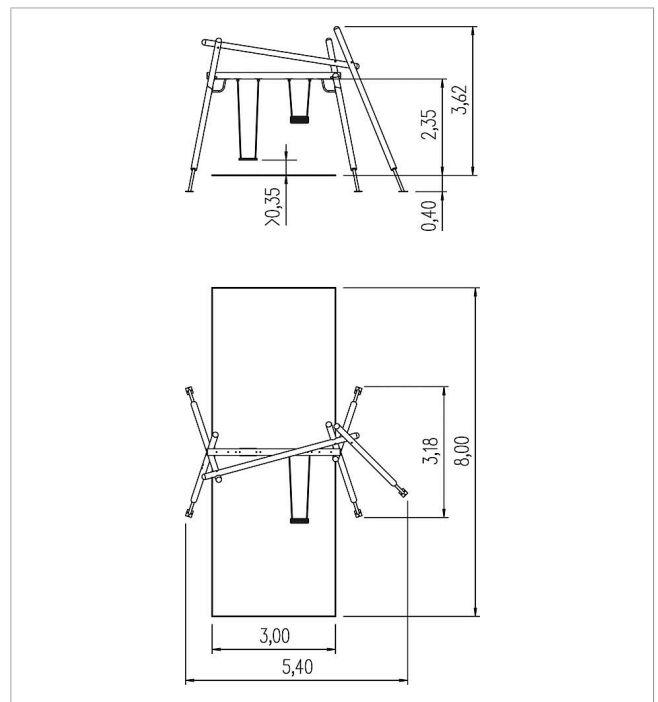

5 25 905 011 00

climbo double swing Akina

made in germany

Scope of delivery

1x swing frame: softwood, galvanised steel
2x swing seat: galvanised steel, rubber, stainless steel
post shoes: galvanised steel

	Material	SW pi
	Foundation level	ET 400
	Minimum space	8,00x5,40x3,62 m
	Free falling height	149 cm
	Impact protection net	24,0 m ²
	Foundations	5x CF or 5x PFs
	Assembly	2 persons/6 h