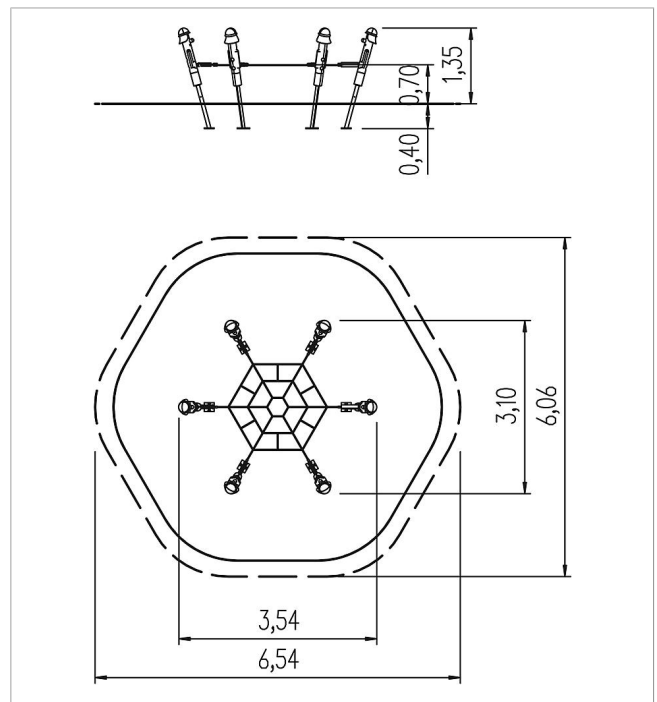

5 11 804 011 00
playo fire brigade net

made in germany

Scope of delivery

6x post structure: SW
6x post base: galvanised steel
1x net level: plastic-coated steel cable
6x decorative element: SW, HPL, plastic

	Material	SW pi
	Foundation level	ET 400
	Minimum space	6,54x6,06x2,50 m
	Free falling height	70 cm
	Impact protection net	25,5 m ²
	Foundations	6x CF
	Assembly	2 persons/7.5 h