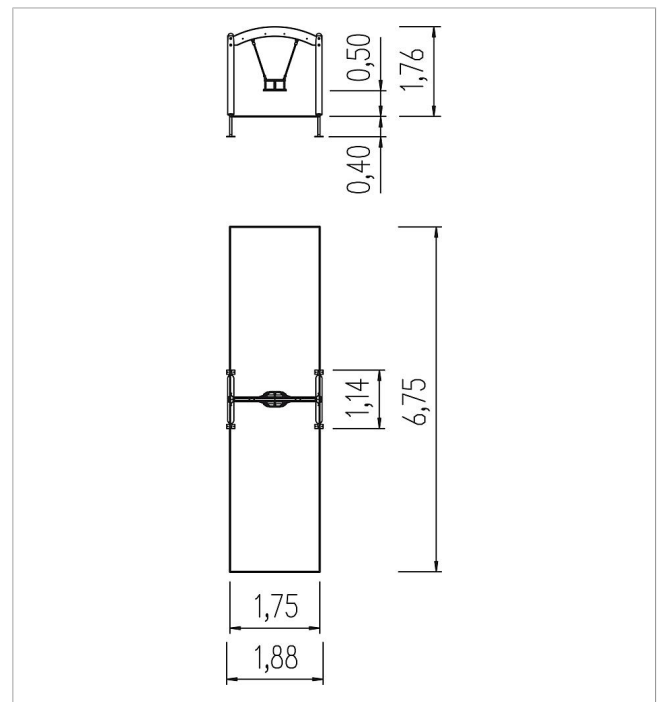

### Scope of delivery

1x swing frame: softwood

1x swing beam with cover: galvanised steel, high-pressure laminate (HPL)

1x swing seat for toddler: rubber

post shoes: galvanised steel

	Material	SW pi
	Foundation level	ET 400
	Minimum space	6,75x4,80x2,00 m
	Free falling height	93 cm
	Impact protection net	12,0 m <sup>2</sup>
	Foundations	4x CF or 4x PFs
	Assembly	2 persons/1 h
	Largest section	Ø 14x170 cm
	Heaviest section	17 kg