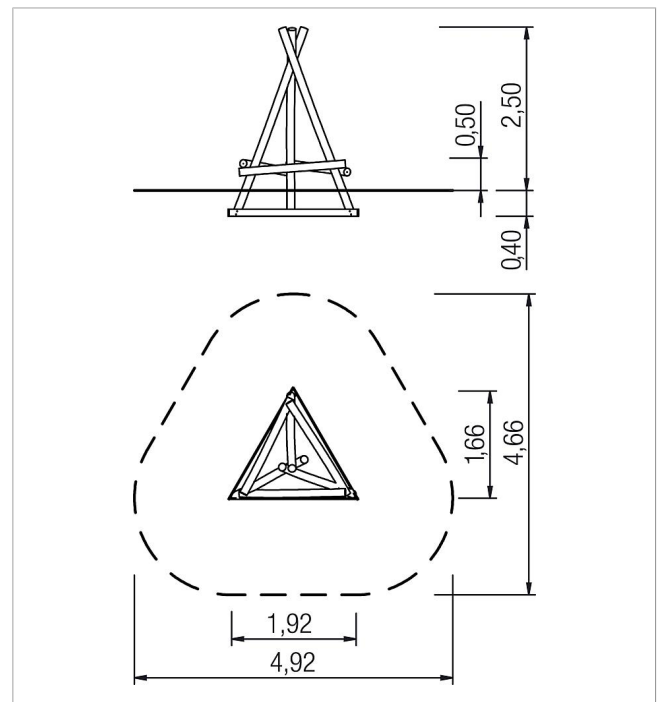

5 45 803 051 00

paradiso Tipi Basil

made in germany

Scope of delivery

1x tipi round timber benches: robinia

	Material	robinia oiled
	Foundation level	ET 400
	Minimum space	4,92x4,66x2,50 m
	Free falling height	48 cm
	Impact protection net	-
	Foundations	-
	Assembly	2 persons/2 h