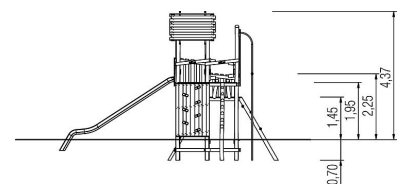

- 10x post structure: robinia
- 3x platform structure: robinia
- 1x pitched roof: robinia
- 1x climbing board: robinia
- 1x ramp: robinia
- 1x fireman's pole: stainless steel
- 1x log ascent: robinia
- 1x crossbars ascent: robinia
- 1x balance log sloped: robinia
- 2x parapet: robinia
- 4x walk-through protection: robinia
- 1x slide entry plate: robinia
- 4x set of grips: coated aluminium
- 11x squared timber: robinia
- 1x counter: robinia
- fittings: stainless steel

play unit Ruben, solo

Technical data

	Material	Robinia natural
	Minimum space	9,85x8,42x4,37 m
	Impact protection net	50,5 m ²
	Free falling height	195 cm
	Ground constitution DE/NL/BE	at least sand
	Ground constitution all except DE/NL/BE	at least sand
	Largest section	Ø 14x425 cm
	mx. number of users	13
	Certificate	Z2_010651_0524_Rev00