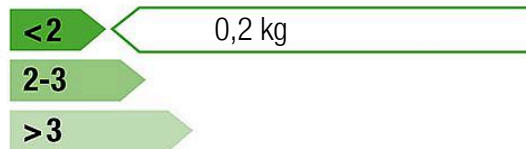

Weighted emission factor of the product*