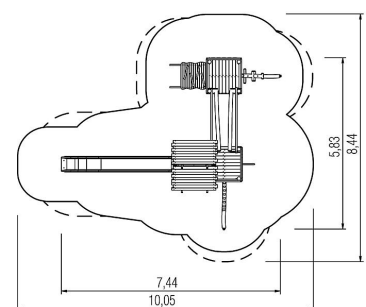

- 10x post structure: robinia
- 3x platform structure: robinia
- 1x pitched roof: robinia
- 1x climbing board: robinia
- 1x ramp: robinia
- 1x fireman's pole: stainless steel
- 1x log ascent: robinia
- 1x crossbars ascent: robinia
- 1x balance log sloped: robinia
- 2x parapet: robinia
- 4x walk-through protection: robinia
- 1x slide entry plate: robinia
- 4x set of grips: coated aluminium
- 11x squared timber: robinia
- 1x counter: robinia
- fittings: stainless steel

play unit Ruben, solo

Technical data

	Material	Robinia natural
	Minimum space	9,85x8,42x4,37 m
	Impact protection net	50,5 m ²
	Free falling height	195 cm
	Ground constitution DE/NL/BE	at least sand
	Ground constitution all except DE/NL/BE	at least sand
	Largest section	Ø 14x425 cm
	mx. number of users	13
	Certificate	Z2_010651_0524_Rev00