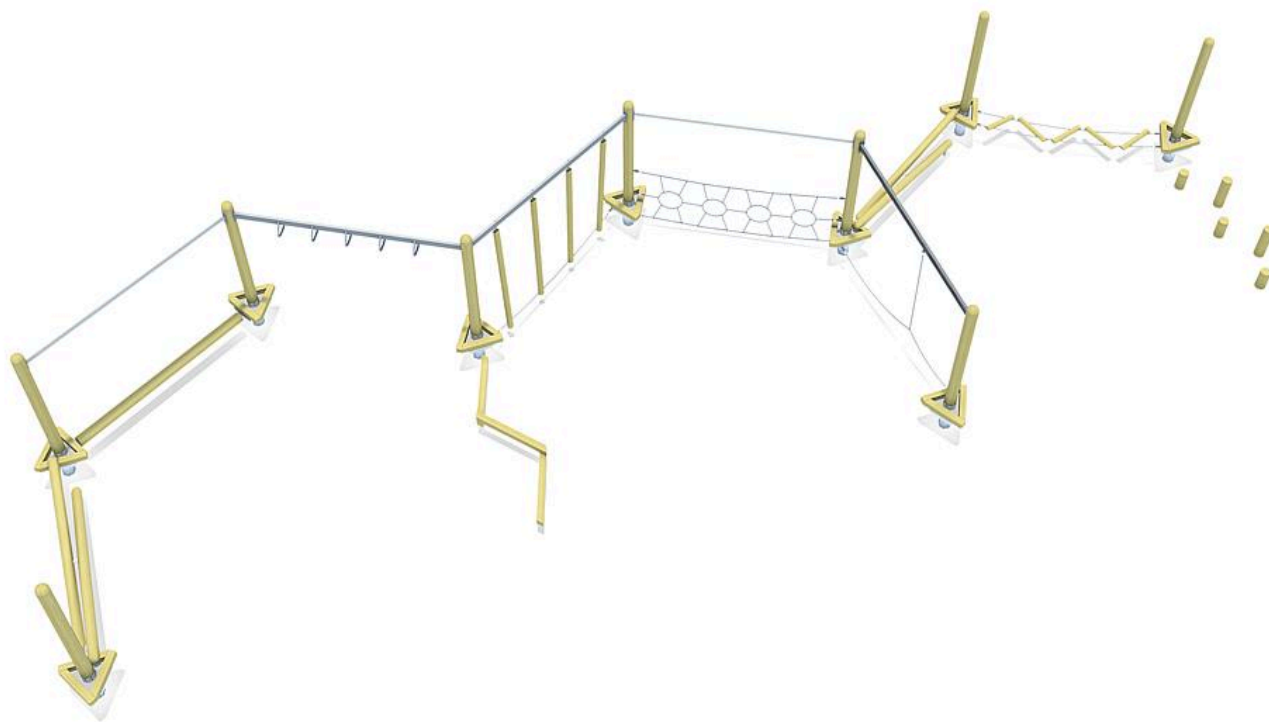

Age indication

Fitness

Balance

Social skills

Senses

Speed

Scope of delivery

- 9x island post: softwood
- 9x post shoe: galvanised steel
- 1x transition L1 palisade path: softwood
- 1x transition L2 zigzag beam: softwood
- 1x transition L3 zigzag bridge: softwood, plastic coated steel cable
- 1x transition L4 rope timbers: stainless steel, softwood, plastic coated steel cable
- 2x transition L5 crossed beams : softwood
- 1x transition L6 honeycomb net with handrail: plastic coated steel cable, stainless steel
- 1x transition M3 rope wave: plastic coated steel cable
- 1x transition M5 rotating beam with handrail: softwood, stainless steel
- 1x transition S5 horizontal ladder: stainless steel

Technical data

 mx. number of users 96

Installation information

	Foundations	14x CF + 8x PFs or 22x CF
	Fundamentlevel	ET 400/700/800
	Assembly	2 persons/19 h
	PF Accessories	8x 5632540
	PF drainage	0,31 m ³
	PF concrete	1,14 m ³
	PF excavation	4,50 m ³
	CF Accessories	8x 5631120
	CF drainage	0,31 m ³
	CF concrete	1,52 m ³
	CF excavation	3,56 m ³