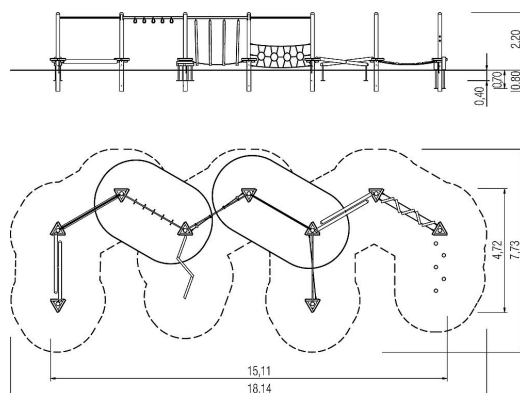

Age indication

Fitness

Balance

Social skills

Senses

Speed

Scope of delivery

- 9x island post: softwood
- 9x post shoe: galvanised steel
- 1x transition L1 palisade path: softwood
- 1x transition L2 zigzag beam: softwood
- 1x transition L3 zigzag bridge: softwood, plastic coated steel cable
- 1x transition L4 rope timbers: stainless steel, softwood, plastic coated steel cable
- 2x transition L5 crossed beams : softwood
- 1x transition L6 honeycomb net with handrail: plastic coated steel cable, stainless steel
- 1x transition M3 rope wave: plastic coated steel cable
- 1x transition M5 rotating beam with handrail: softwood, stainless steel
- 1x transition S5 horizontal ladder: stainless steel

Technical data

 mx. number of users 96

Installation information

	Foundations	14x CF + 8x PFs or 22x CF
	Fundamentlevel	ET 400/700/800
	Assembly	2 persons/19 h
	PF Accessories	8x 5632540
	PF drainage	0,31 m ³
	PF concrete	1,14 m ³
	PF excavation	4,50 m ³
	CF Accessories	8x 5631120
	CF drainage	0,31 m ³
	CF concrete	1,52 m ³
	CF excavation	3,56 m ³