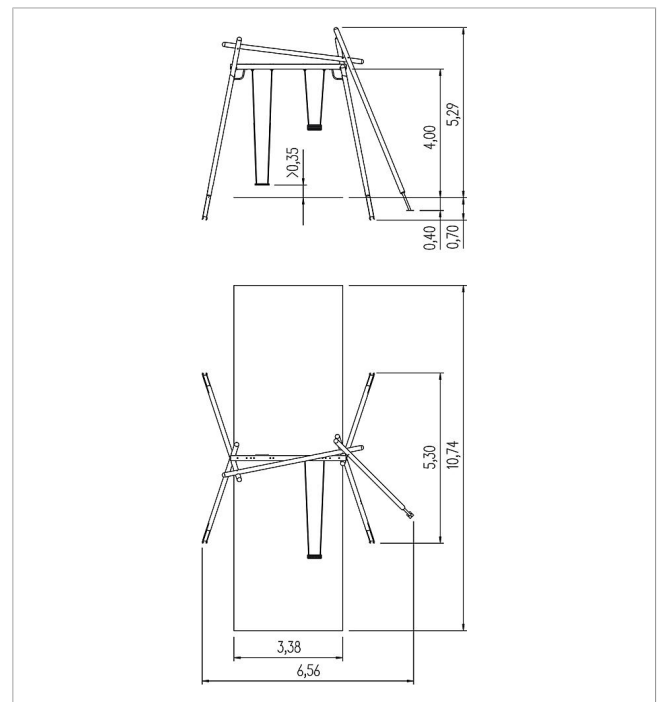

5 25 903 013 00

climbo swing Akiko

made in germany

Scope of delivery

1x swing frame: softwood, galvanised steel
2x swing seat: galvanised steel, rubber, stainless steel
post shoes: galvanised steel

	Material	SW pi
	Foundation level	ET 700
	Minimum space	10,74x6,56x5,29 m
	Free falling height	220 cm
	Impact protection net	36,5 m ²
	Foundations	4x CF or 1x PFs + 4x CF
	Assembly	2 persons/6 h