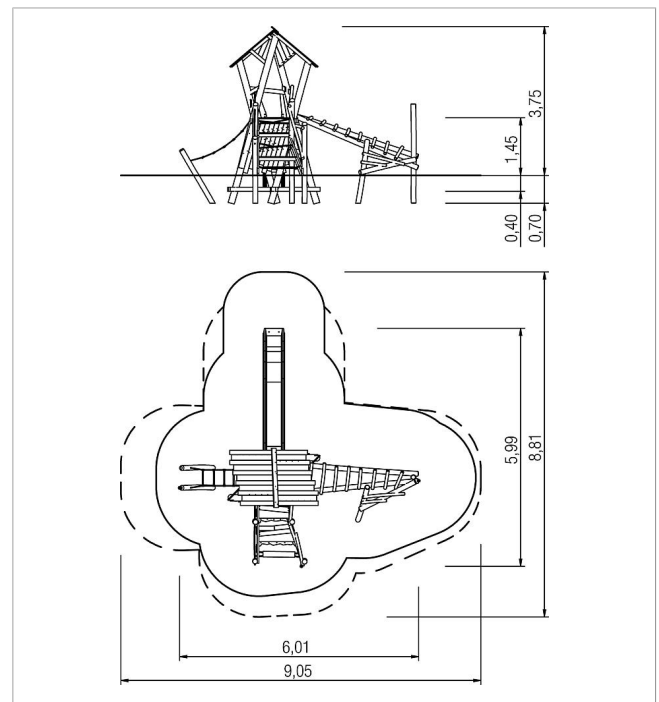

5 45 372 063 00

**paradiso play unit  
Marte, solo**

made in germany

### Scope of delivery

4x post construction: robinia  
 1x tower chaos: robinia  
 1x chaos roof: robinia  
 1x chicken ladder: robinia  
 1x rope ladder: robinia, plastic-coated steel cable  
 1x stairs: robinia, stainless steel (V2A)  
 2x parapet chaos: robinia  
 1x passage safety device: robinia  
 1x slide entry board chaos: robinia  
 1x access restriction: robinia  
 1x grip set: aluminium, coated  
 4x square timber: robinia  
 fittings: stainless steel (V2A)

	Material	Robinia natural
	Foundation level	ET 700
	Minimum space	9,05x8,81x3,75 m
	Free falling height	145 cm
	Impact protection net	39,0 m <sup>2</sup>
	Foundations	8x CF
	Assembly	2 persons/5 h