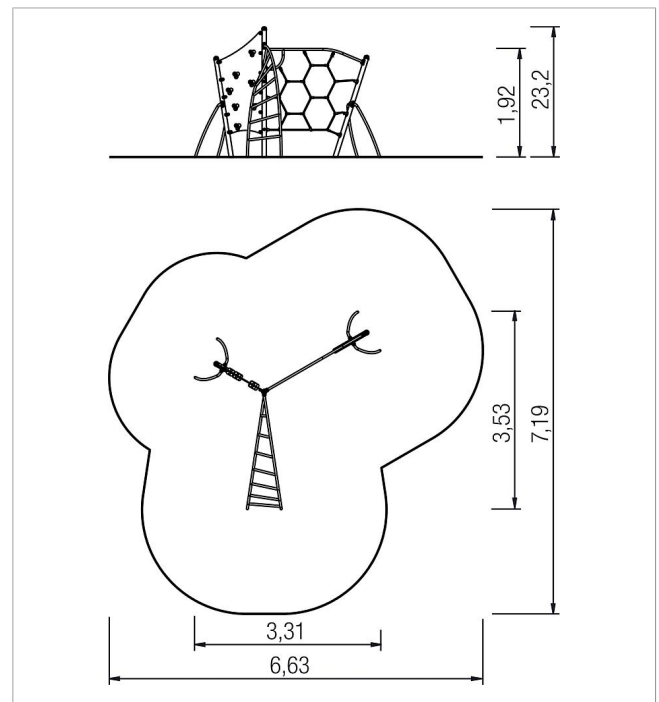

5 89 171 801 02

steelox Aquarius climbing unit Orion

made in germany

Scope of delivery

- 1x climbing wall: stainless steel, high-pressure laminate (HPL), polyester
- 1x climbing net: stainless steel, polypropylene
- 1x ladder arched: stainless steel

	Material	VA, HPL, PP
	Foundation level	FL 3
	Minimum space	7,19x6,63x4,12 m
	Free falling height	200 cm
	Impact protection net	34,0 m ²
	Foundations	9x CF