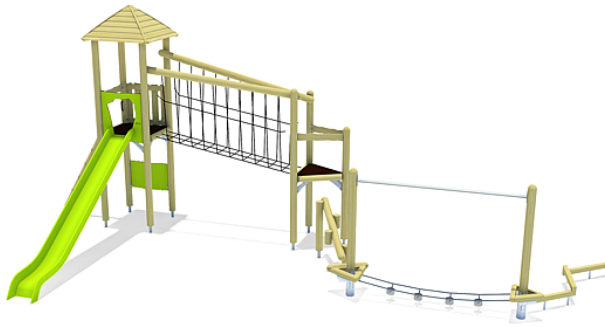

5 25 086 011 00

**unique play unit
Gelvin, solo**

made in germany

Scope of delivery

- 7x post construction: SW or steel
- 2x platform construction: galvanised steel
- 2x platform: HPL
- 4x wall panel: SW
- 1x beam post ascent: SW
- 1x bud ascent: SW
- 1x net bridge: polyester-coated steel cable
- 1x play board puzzle: HPL
- 1x frame trim: SW
- 1x slide entry plate: HPL
- 1x roof: SW
- 1x set of grips: steel
- 2x island post: hardwood oiled or steel
- 2x post shoe: steel
- 2x platform: oiled hardwood
- 1x zigzag beam: hardwood oiled
- 1x post shoe: galvanised steel
- 1x pre-assembled post chain: hardwood oiled, stainless steel
- 1x holding rope: plastic-coated steel cable

	Material	SW pi
	Foundation level	ET 400/ET 800
	Minimum space	13,98x8,14x4,39 m
	Free falling height	195 cm
	Impact protection net	49,5 m ²
	Foundations	16x CF or 12x PFs + 4x CF
	Assembly	2 persons/8 h