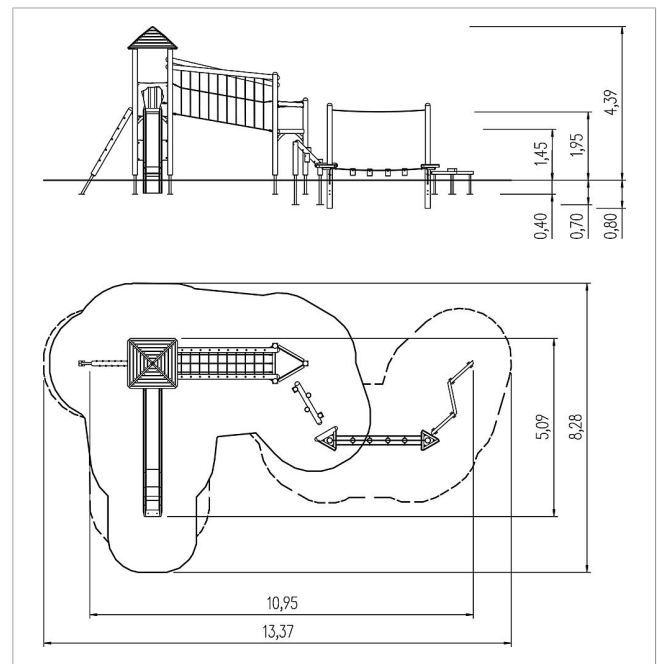

5 25 086 011 00

**unique play unit
Gelvin, solo**

made in germany

Scope of delivery

- 7x post construction: SW or steel
- 2x platform construction: galvanised steel
- 2x platform: HPL
- 4x wall panel: SW
- 1x beam post ascent: SW
- 1x bud ascent: SW
- 1x net bridge: polyester-coated steel cable
- 1x play board puzzle: HPL
- 1x frame trim: SW
- 1x slide entry plate: HPL
- 1x roof: SW
- 1x set of grips: steel
- 2x island post: hardwood oiled or steel
- 2x post shoe: steel
- 2x platform: oiled hardwood
- 1x zigzag beam: hardwood oiled
- 1x post shoe: galvanised steel
- 1x pre-assembled post chain: hardwood oiled, stainless steel
- 1x holding rope: plastic-coated steel cable

	Material	SW pi
	Foundation level	ET 400/ET 800
	Minimum space	13,98x8,14x4,39 m
	Free falling height	195 cm
	Impact protection net	49,5 m ²
	Foundations	16x CF or 12x PFs + 4x CF
	Assembly	2 persons/8 h