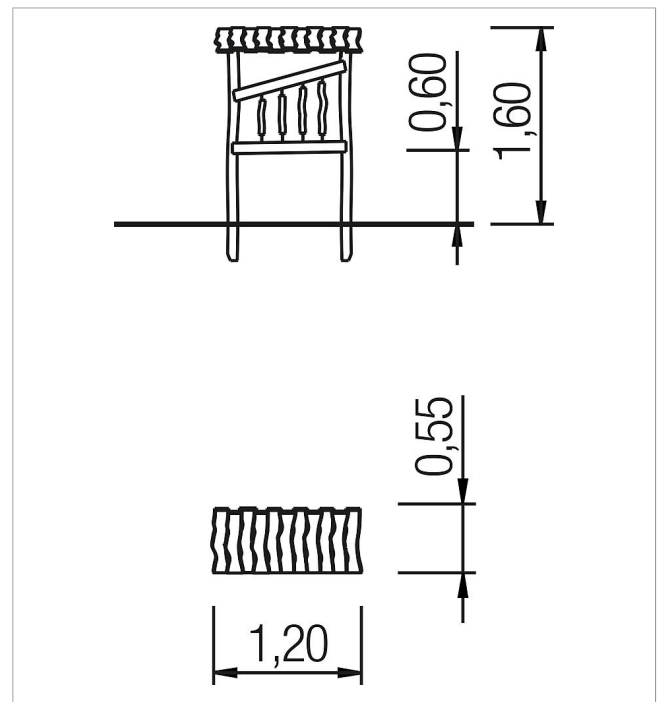

5 45 352 063 00

**paradiso play board**  
**Sound play**

made in germany

**Scope of delivery**

1x play board Sound play: robinia

	Material	Robinia natural
	Foundation level	FL 3
	Minimum space	1,20x0,55x1,60 m
	Free falling height	-
	Impact protection net	-
	Foundations	2x CF
	Assembly	1 person/2 h