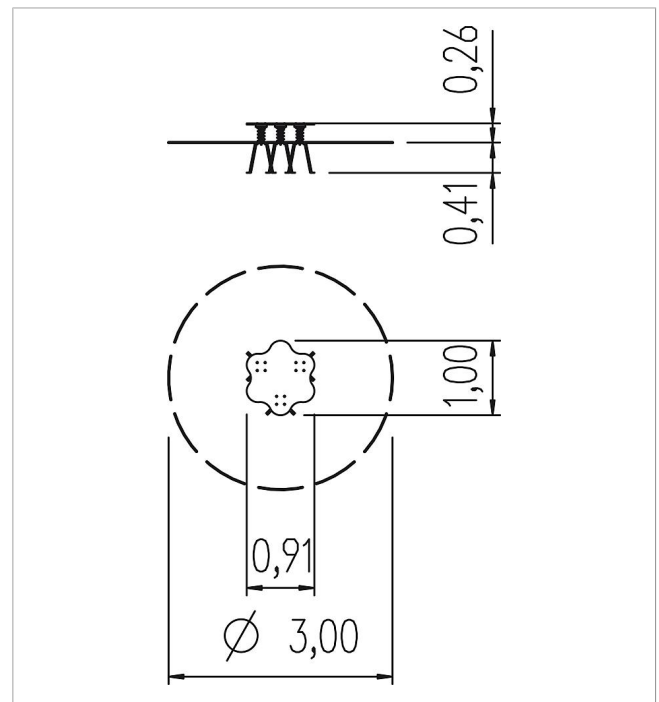

### Scope of delivery

- 1x jump board: grooved HPL
- 3x spring: spring steel
- 3x ground anchor: steel

	Material	HPL
	Foundation level	ET 700
	Minimum space	Ø 4,00x2,06 m
	Free falling height	26 cm
	Impact protection net	-
	Foundations	1x CF
	Assembly	2 persons/1 h
	Largest section	Ø 100 cm
	Heaviest section	6 kg