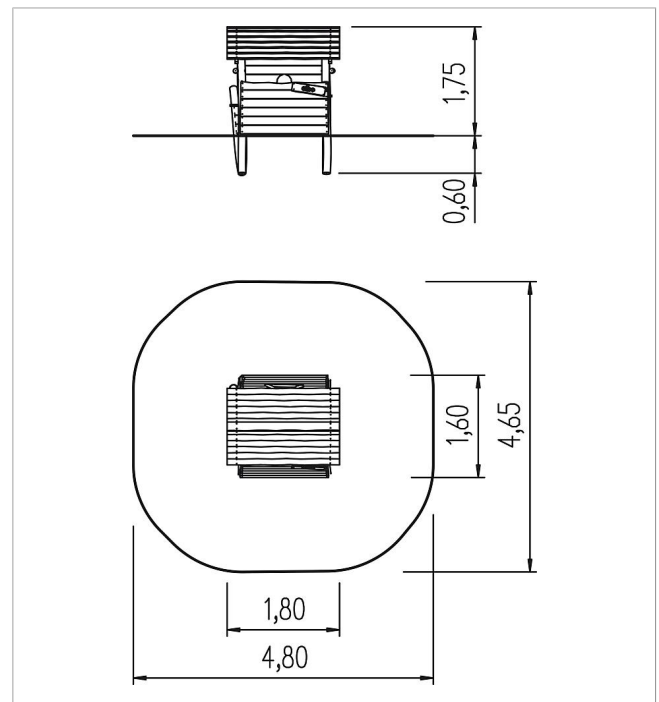

5 45 014 063 00

**paradiso play house  
Firuna**

made in germany

### Scope of delivery

1x play house with counters

	Material	Robinia natural
	Foundation level	FL 3
	Minimum space	4,60x4,16x1,76 m
	Free falling height	56 cm
	Impact protection net	-
	Foundations	6x CF
	Largest section	150x170x200 cm
	Heaviest section	350 kg