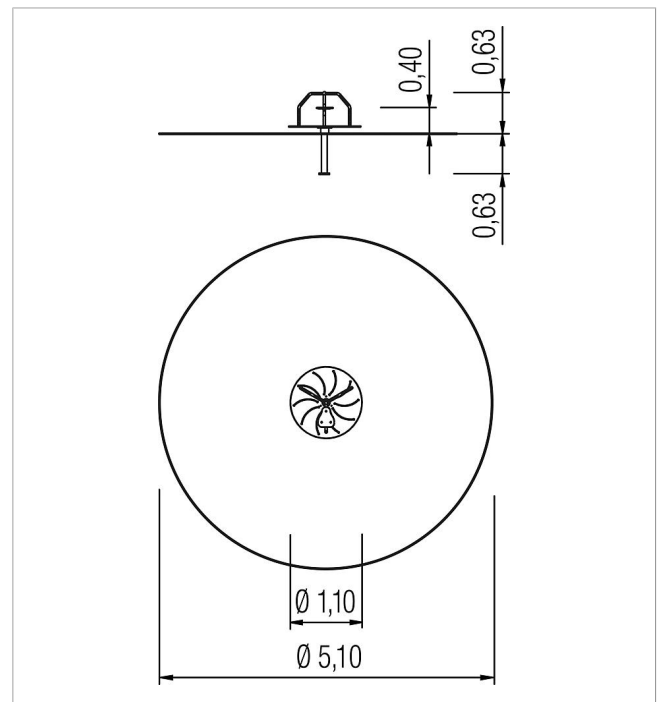

5 56 086 0

**Basis Stand-up & seat
carousel Tethys Ø 1,10
cm**

made in germany

Scope of delivery

- 1x ground plate: HPL
- 1x seat board: HPL
- 1x rack: stainless steel (VA)

	Material	galvanised steel, HPL
	Foundation level	ET 900
	Minimum space	Ø 5,10x2,00 m
	Free falling height	40 cm
	Impact protection net	20,5 m ²
	Foundations	1x CF
	Assembly	2 persons/6 h
	Largest section	110x110x60 cm
	Heaviest section	50 kg