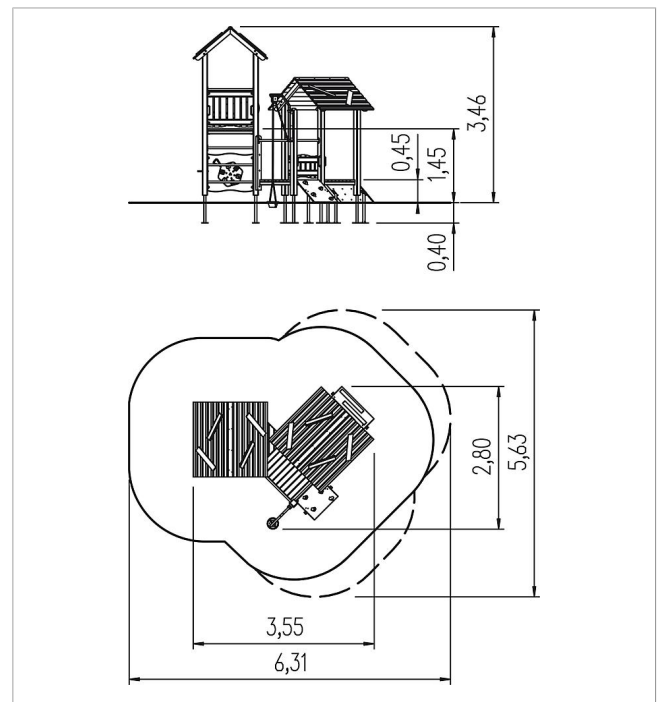

### Scope of delivery

9x post construction: SW or steel  
 9x post shoe: steel galvanised  
 4x platform construction: SW  
 1x adapter: SW  
 4x wall panel wood: SW  
 13x decoration crossbar: SW  
 3x walk-through protection leaf: stainless steel  
 3x set of grips: aluminium, plastic coated  
 1x ladder vertical: SW, rungs stainless steel  
 1x ramp: HPL, climbing grips  
 1x ramp: HPL, SW  
 1x sand lift: stainless steel, rubber  
 2x saddle roof: SW  
 1x play panel porthole: HPL, plastic  
 1x play panel dice disc: HPL, steel galvanised  
 1x counter: SW, HPL  
 fittings: stainless steel

	Material	SW pi
	Foundation level	ET 400
	Minimum space	6,31x5,63x3,46 m
	Free falling height	145 cm
	Impact protection net	22,5 m <sup>2</sup>
	Foundations	12x CF or 12x PFs
	Assembly	2 persons/10.5 h
	Largest section	0,15x0,15x3,45 m