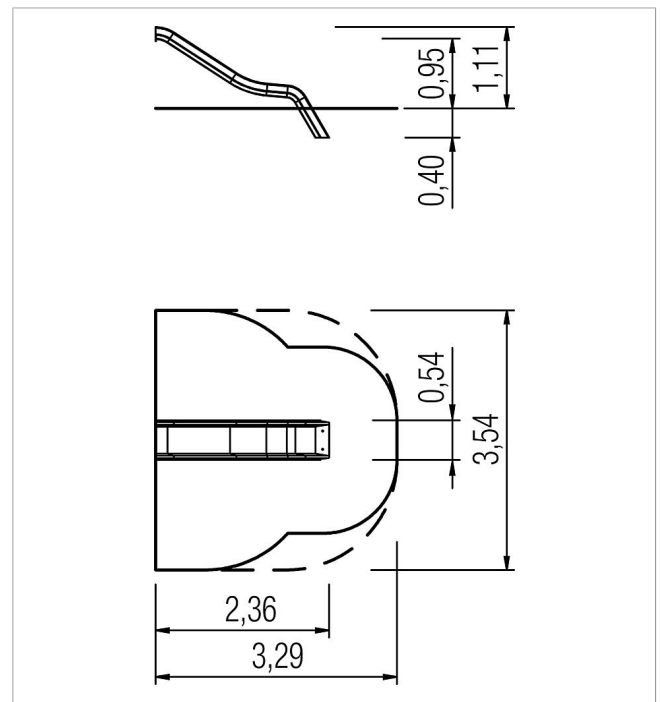

## Basis Attachment slide, PH 95 cm

made in germany

### Scope of delivery

1x attachment slide PH 95 cm: GFRP

	Material	GFRP iguana
	Foundation level	FL 1
	Minimum space	3,29x3,54x2,75 m
	Free falling height	95 cm
	Impact protection net	9,5 m <sup>2</sup>
	Foundations	1x CF or 1x PFs
	Assembly	2 persons/0.25 h