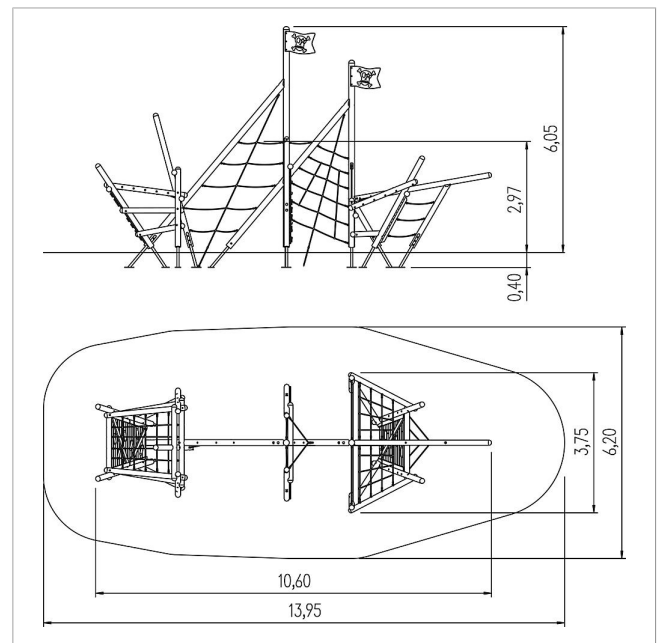

5 59 154 031 00

climbo playing ship Primo Victoria

made in germany

Scope of delivery

- post structure: SW
- post shoe: galvanised steel
- 4x climbing wall with climbing grips: SW, HPL, GFRP
- 1x climbing wall with passage and climbing grips: SW, HPL, GFRP
- 5x climbing net: plastic-coated steel cable
- 5x hand rope: plastic-coated steel cable
- 3x step rope: plastic-coated steel cable
- 2x pirate flag: HPL

	Material	Larch natural
	Foundation level	ET 400
	Minimum space	13,98x6,20x6,05 m
	Free falling height	297 cm
	Impact protection net	73,0 m ²
	Foundations	1x CF
	Assembly	3 persons/12 h