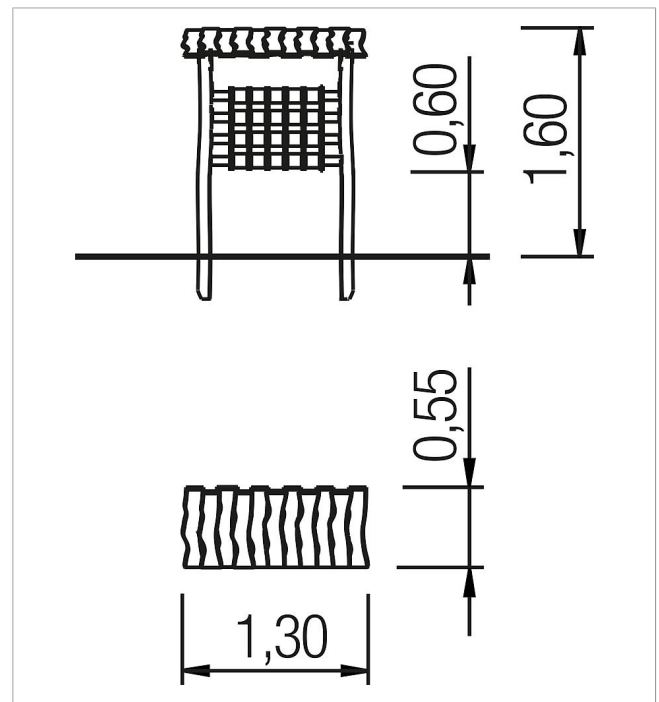

5 45 351 063 00

paradiso play board Memorie

made in germany

Scope of delivery

1x play board Memorie: robinia

	Material	Robinia natural
	Foundation level	FL 3
	Minimum space	1,30x0,55x1,60 m
	Free falling height	-
	Impact protection net	-
	Foundations	2x CF
	Assembly	1 person/2 h