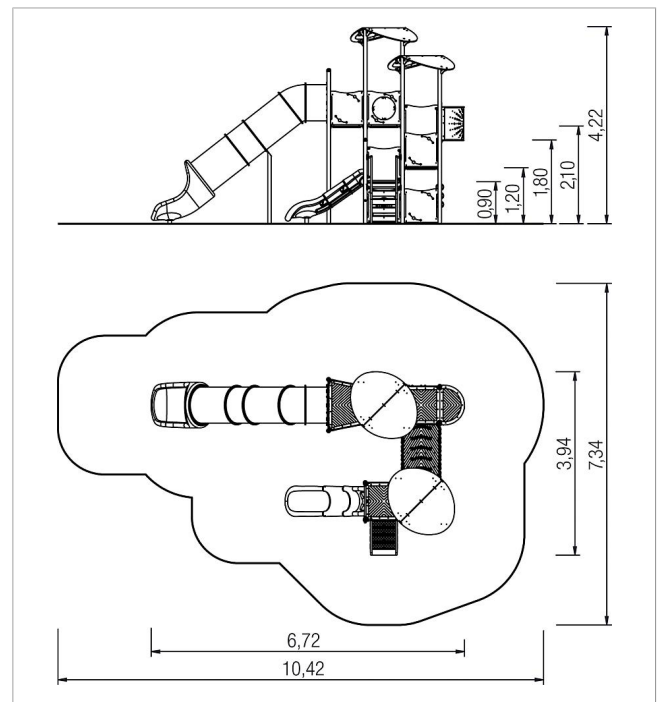

5 89 171 501 02

steelox Aquarius play unit unit Sirius

made in germany

Scope of delivery

- 2x play tower with roof: stainless steel, high-pressure laminate (HPL), HDPE
- 2x play tower: stainless steel, high-pressure laminate (HPL), HDPE
- 1x play tower with slide entry boards: stainless steel, high-pressure laminate (HPL), HDPE
- 1x balcony: high-pressure laminate (HPL), HDPE, powder steel
- 1x stairs: high-pressure laminate (HPL), HDPE, stainless steel
- 1x play parapet TicTacToe: polyethylen, stainless steel
- 1x play counter: HDPE
- 2x slide: LDPE (Low-Density-polyethylen)

	Material	Stainless steel, HPL, HDPE
	Foundation level	FL 3
	Minimum space	10,42x7,34x4,22 m
	Free falling height	210 cm
	Impact protection net	56,0 m ²
	Foundations	18x CF