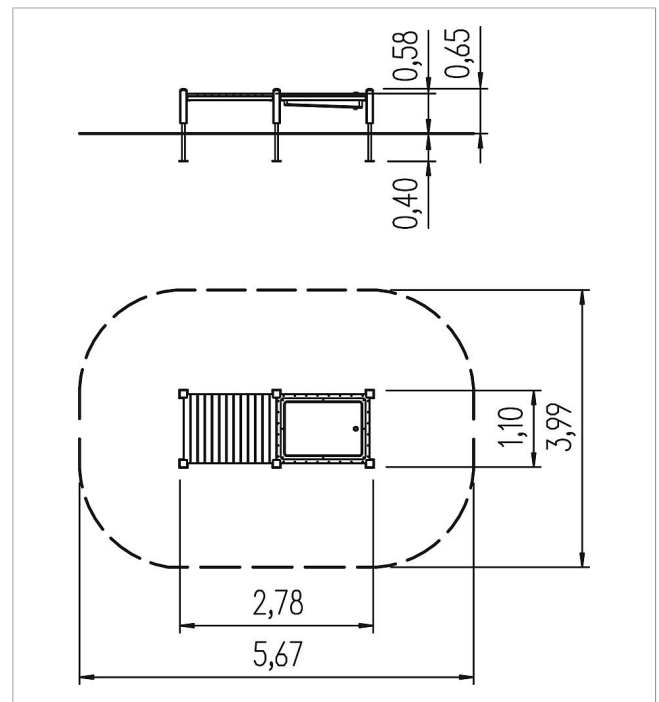

5 11 043 011 00

playo platform with mud tub

made in germany

Scope of delivery

6x post construction: SW
6x post shoe: steel galvanised
1x platform construction: SW
1x aqua-basin: HPL, SW, mud tray plastic
fittings: stainless steel
designed for the supervised area

	Material	SW pi
	Foundation level	ET 400
	Minimum space	5,67x3,99x2,38 m
	Free falling height	58 cm
	Impact protection net	-
	Foundations	6x CF or 6x PFs
	Assembly	2 persons/4 h