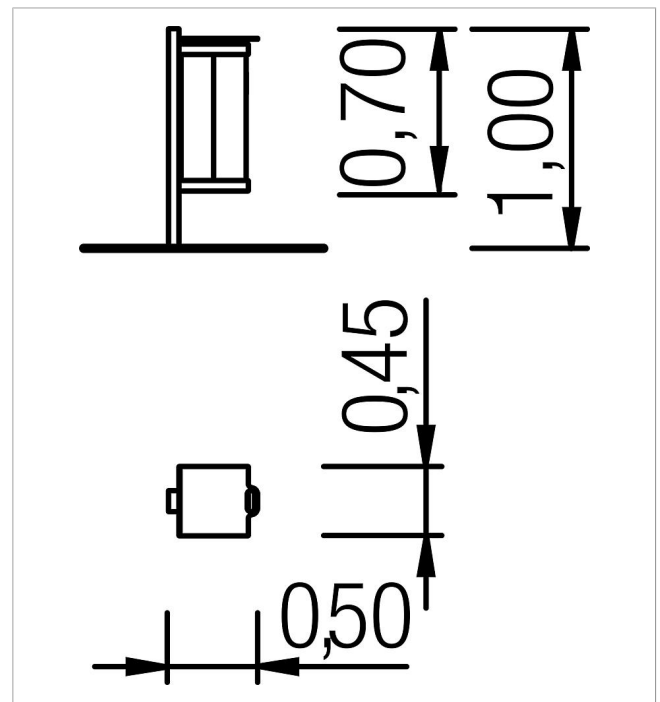

5 60 385 0

Waste bin Cereus

made in germany

Scope of delivery

1x waste bin Cereus: stainless steel

	Material	Stainless steel
	Foundation level	FL 3
	Minimum space	-
	Free falling height	-
	Impact protection net	-
	Foundations	1 x CF
	Assembly	1 person/1,5 h
	Largest section	33x43x105 cm