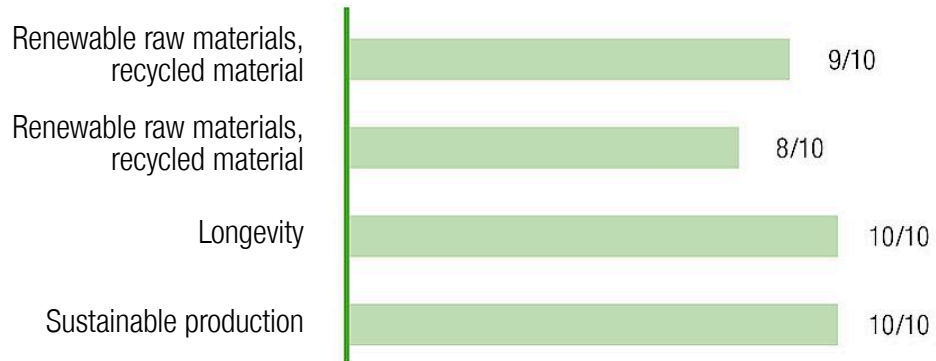

5 11 078 031 40

slide platform for tubular slide ph 45 cm

Disclaimer:

This dashboard for the circularity index of the 'Circular Product' certification was generated automatically and is based on the corresponding certification of eibe Produktion + Vertrieb GmbH & Co KG, Industriestraße 1, 97285 Röttingen, which was issued on 16 May 2024 by the Gesellschaft für Klimaschutz München GmbH (GKM GmbH) on the basis of the example product Albion play unit from the eibe unique® product line. eibe Produktion + Vertrieb GmbH & Co KG is liable for the accuracy of the contents. The award criteria of the private-law certification 'Circular Product' of GKM GmbH can be viewed at gesellschaft-klimaschutz.de/zertifizierung/zirkularitaet/.

* The CO₂e emissions of the materials used in the product are taken into account. The emissions that arise during the production process are allocated to the product on a pro-rata basis.

created on: 14 August 2024