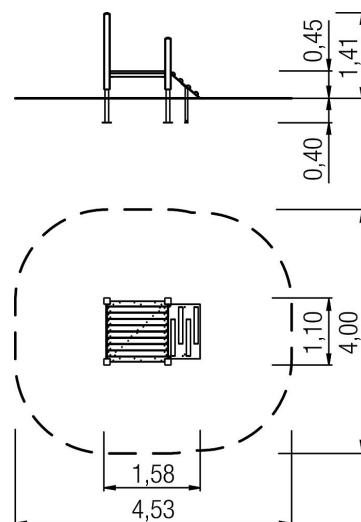

# slide platform for tubular slide ph 45 cm

Age indication

Speed

Balance

Social skills

## Scope of delivery

4x post construction: softwood or steel  
 1x platform construction: softwood  
 1x ramp: high-pressure laminate (HPL), softwood  
 1x slide entry board: high-pressure laminate (HPL)  
 1x grip set: aluminium, coated  
 fittings: stainless steel (V2A)

# slide platform for tubular slide ph 45 cm

## Technical data

	Material	Larch natural
	Minimum space	5,38x4,00x2,25 m
	Impact protection net	-
	Free falling height	45 cm
	Ground constitution GE/NL/B	at least lawn
	Ground constitution all except GE/NL/B	at least Sand
	mx. number of users	5
	Tested according to standard	EN 1176 - 1/3/7
	Service interval (in months)	2