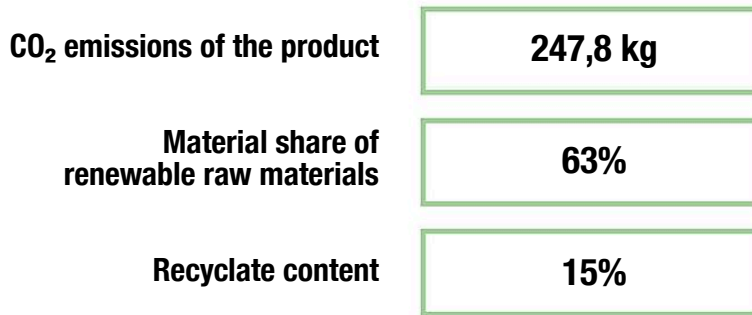

5 11 078 031 40

slide platform for tubular slide ph 45 cm

Disclaimer:

This dashboard for the circularity index of the 'Circular Product' certification was generated automatically and is based on the corresponding certification of eibe Produktion + Vertrieb GmbH & Co KG, Industriestraße 1, 97285 Röttingen, which was issued on 16 May 2024 by the Gesellschaft für Klimaschutz München GmbH (GKM GmbH) on the basis of the example product Albion play unit from the eibe unique® product line. eibe Produktion + Vertrieb GmbH & Co KG is liable for the accuracy of the contents. The award criteria of the private-law certification 'Circular Product' of GKM GmbH can be viewed at gesellschaft-klimaschutz.de/zertifizierung/zirkularitaet/.

* The CO₂e emissions of the materials used in the product are taken into account. The emissions that arise during the production process are allocated to the product on a pro-rata basis.

created on: 14 August 2024