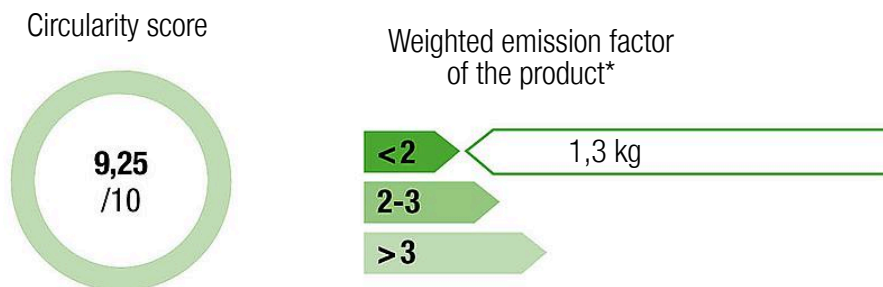

5 11 078 031 40

slide platform for tubular slide ph 45 cm

Disclaimer:

This dashboard for the circularity index of the 'Circular Product' certification was generated automatically and is based on the corresponding certification of eibe Produktion + Vertrieb GmbH & Co KG, Industriestraße 1, 97285 Röttingen, which was issued on 16 May 2024 by the Gesellschaft für Klimaschutz München GmbH (GKM GmbH) on the basis of the example product Albion play unit from the eibe unique® product line. eibe Produktion + Vertrieb GmbH & Co KG is liable for the accuracy of the contents. The award criteria of the private-law certification 'Circular Product' of GKM GmbH can be viewed at gesellschaft-klimaschutz.de/zertifizierung/zirkularitaet/.

* The CO₂e emissions of the materials used in the product are taken into account. The emissions that arise during the production process are allocated to the product on a pro-rata basis.

created on: 14 August 2024