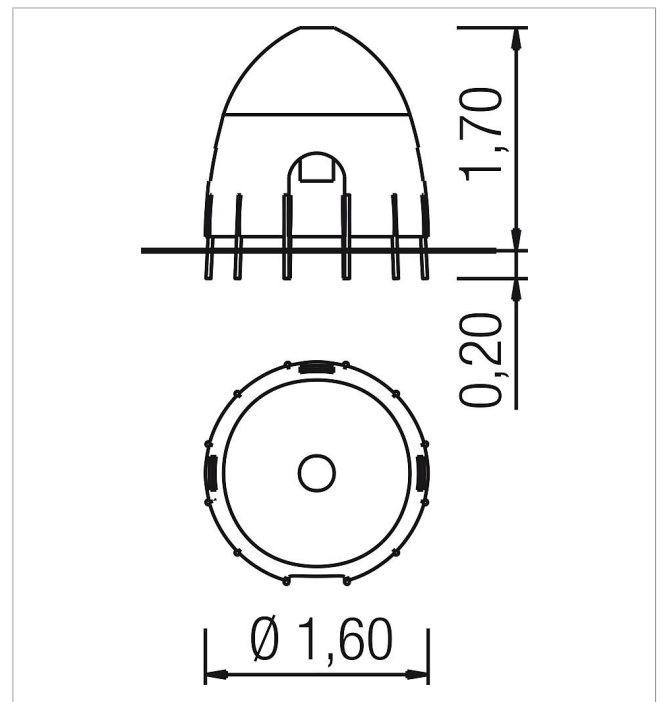

### Scope of delivery

1x willow hut Ø 160 cm: willow

	Material	Wicker
	Minimum space	Ø 1,60x1,70 m
	Free falling height	-
	Impact protection net	-
	Foundations	-
	Largest section	Ø 160x170 cm
	Heaviest section	30 kg