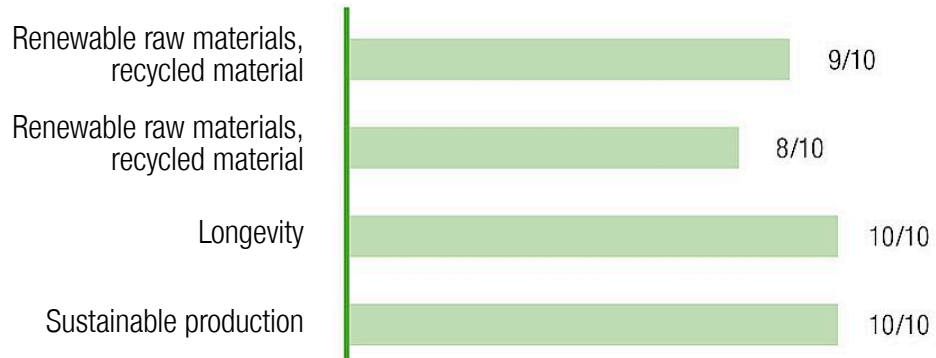

# play unit Lasse, solo

**CO<sub>2</sub> emissions of the product**

**83,4 kg**

**Material share of renewable raw materials**

**98%**

**Recyclate content**

**1%**

Circularity score