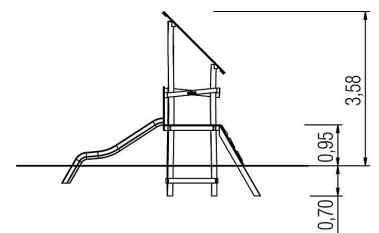

## Scope of delivery

4x post structure: robinia  
 1x platform structure: robinia  
 1x pent roof: robinia  
 1x ramp: robinia  
 3x walk-through protection: robinia  
 1x slide entry plate: robinia  
 1x set of grips: coated aluminium  
 4x squared timber: robinia  
 fittings: stainless steel

## Technical data

	Material	Robinia oiled
	Minimum space	6,76x4,27x3,58 m
	Impact protection net	22,0 m <sup>2</sup>
	Free falling height	95 cm
	Ground constitution GE/NL/B	at least lawn
	Ground constitution all except GE/NL/B	at least lawn
	Largest section	Ø 14x405 cm
	mx. number of users	6
	Certificate	Z2_010651_0524_Rev00