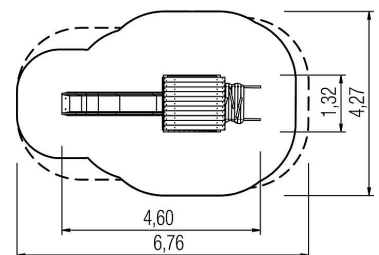

## Scope of delivery

4x post structure: robinia  
 1x platform structure: robinia  
 1x pent roof: robinia  
 1x ramp: robinia  
 3x walk-through protection: robinia  
 1x slide entry plate: robinia  
 1x set of grips: coated aluminium  
 4x squared timber: robinia  
 fittings: stainless steel

## Technical data

	Material	Robinia oiled
	Minimum space	6,76x4,27x3,58 m
	Impact protection net	22,0 m <sup>2</sup>
	Free falling height	95 cm
	Ground constitution GE/NL/B	at least lawn
	Ground constitution all except GE/NL/B	at least lawn
	Largest section	Ø 14x405 cm
	mx. number of users	6
	Certificate	Z2_010651_0524_Rev00